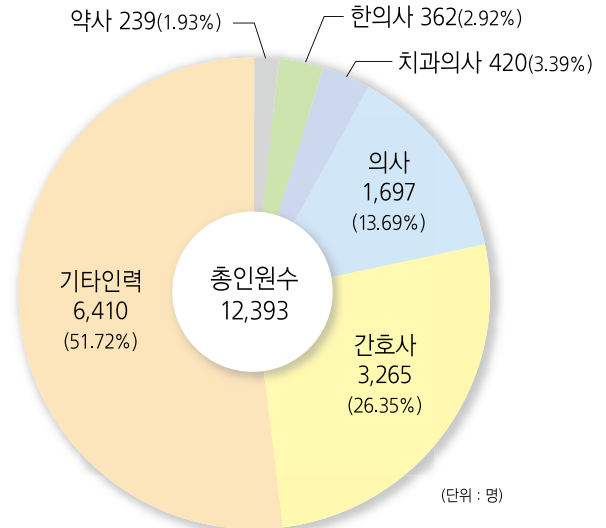

10 보건 및 위생 Health and Sanitary

의료기관
Medical Institutions

의료기관종사 의료인력
Medical Personnels Employed in Medical Institutions

식품위생관계업소
Licensed Food Premises

공중위생업소
Licensed Sanitary Premises