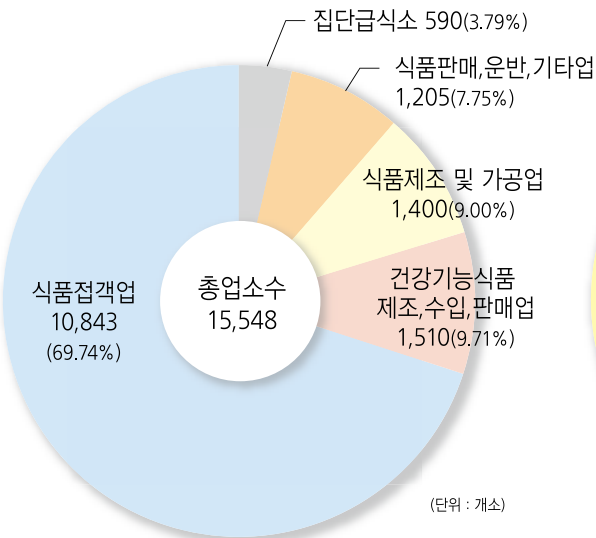

10 보건 및 위생 Health and Sanitary

의료기관
Medical Institutions

의료기관종사 의료인력
Medical Personnels Employed in Medical Institutions

식품위생관계업소
Licensed Food Premises

공중위생업소
Licensed Sanitary Premises