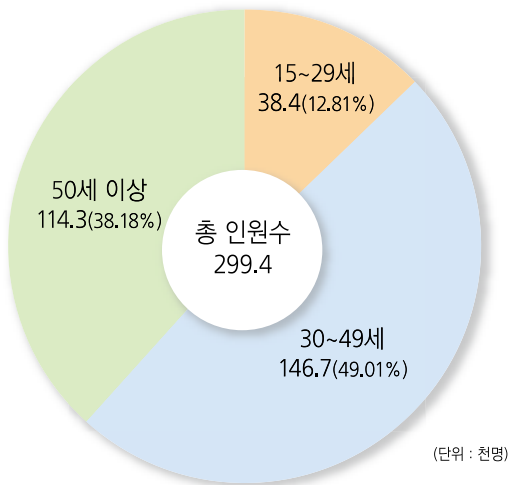

04 노동 Work

연령별 취업자
Employed Persons by Age Group

종사상지위별 취업자
Employed Persons by Employment Status

산업별 취업자
Employed Persons by Industry

직업별 취업자
Employed Persons by Occupation