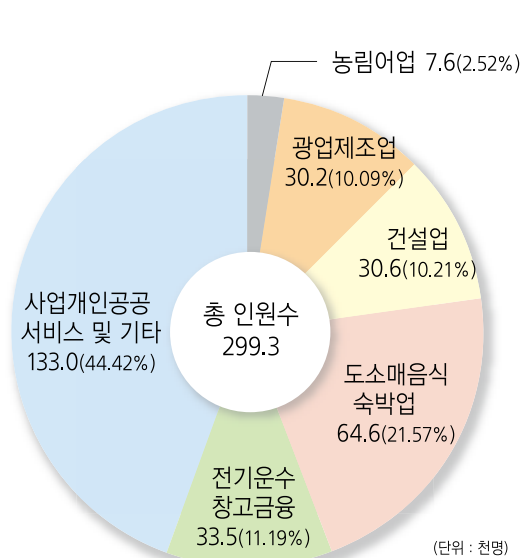

04 노동 Work

연령별 취업자
Employed Persons by Age Group

종사상지위별 취업자
Employed Persons by Employment Status

산업별 취업자
Employed Persons by Industry

직업별 취업자
Employed Persons by Occupation