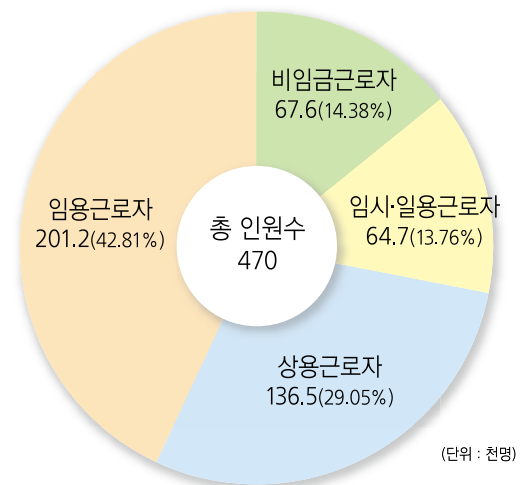

04 노동 Work

연령별 취업자
Employed Persons by Age Group

종사상지위별 취업자
Employed Persons by Employment Status

산업별 취업자
Employed Persons by Industry

직업별 취업자
Employed Persons by Occupation